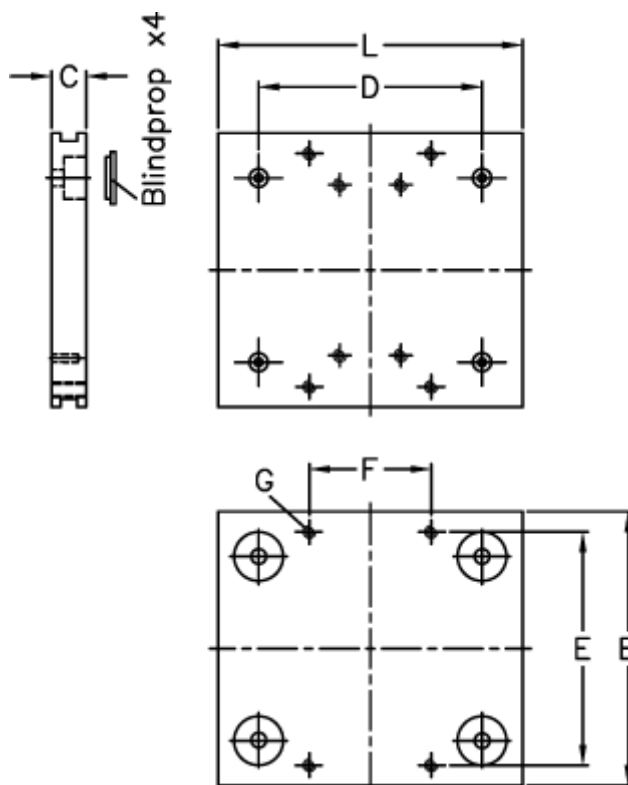

Article number: 057113012100

Description: Hepco GV3 carriage plate CP 12 13 L100

Measures

B	= 40
C	= 7.34
d	= 85
E	= 30
F	= 50
For bearing	= 13
For slide	= MS/NMS 12
L	= 100

Threaded hole G = 4 x M4